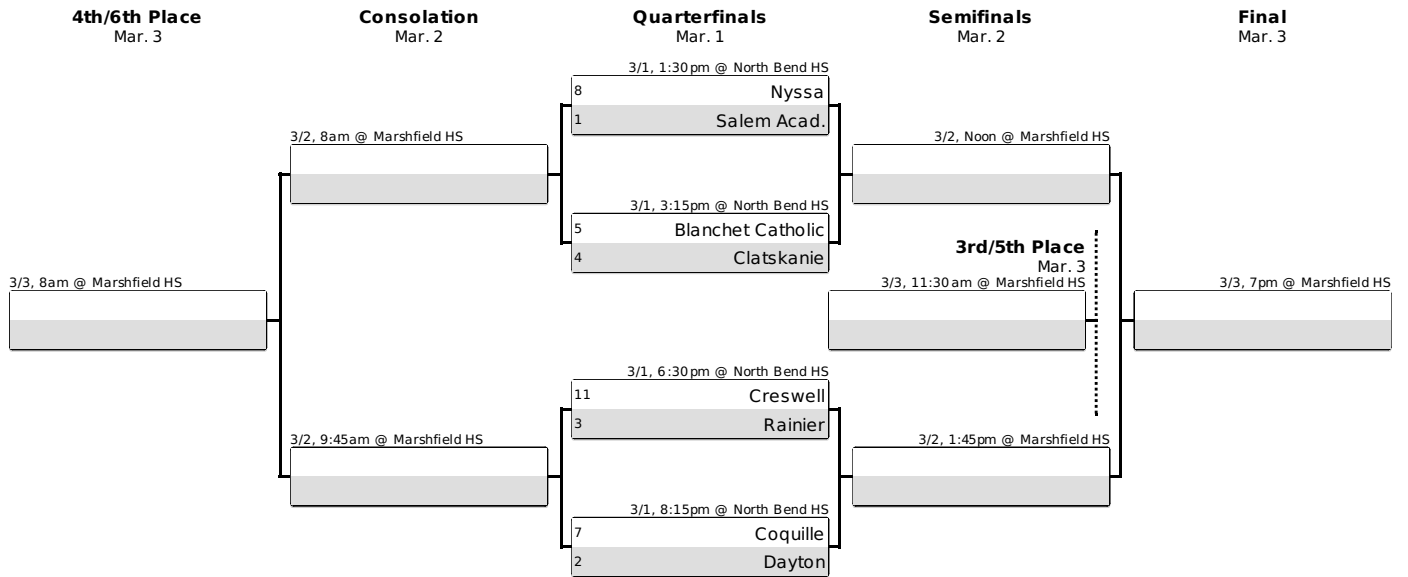

2018 OSAA / U.S. Bank / Les Schwab Tires 3A Girls Basketball State Championship

March 1-3, Marshfield HS / North Bend HS

Round 1 Feb. 23

2/23, 6:30pm	
16 Santiam Christian 22	1 Salem Acad. 49
2/23, 6pm (MT)	
9 Amity 36	8 Nyssa 45

2/24, 2pm	
12 Burns 55	5 Blanchet Catholic 62
2/24, 7pm	
13 Illinois Valley 46	4 Clatskanie 82

Round 1 Feb. 23

2/23, 7pm	
44 Jefferson 14	60 Rainier 3
2/23, 6:30pm	
54 Creswell 11	46 Lakeview 6

2/23, 7pm	
48 Warrenton 10	69 Coquille 7
2/23, 6pm	
47 De La Salle North Ca... 15	68 Dayton 2

The better ranked team shall be the designated home team (bottom team in the matchup).