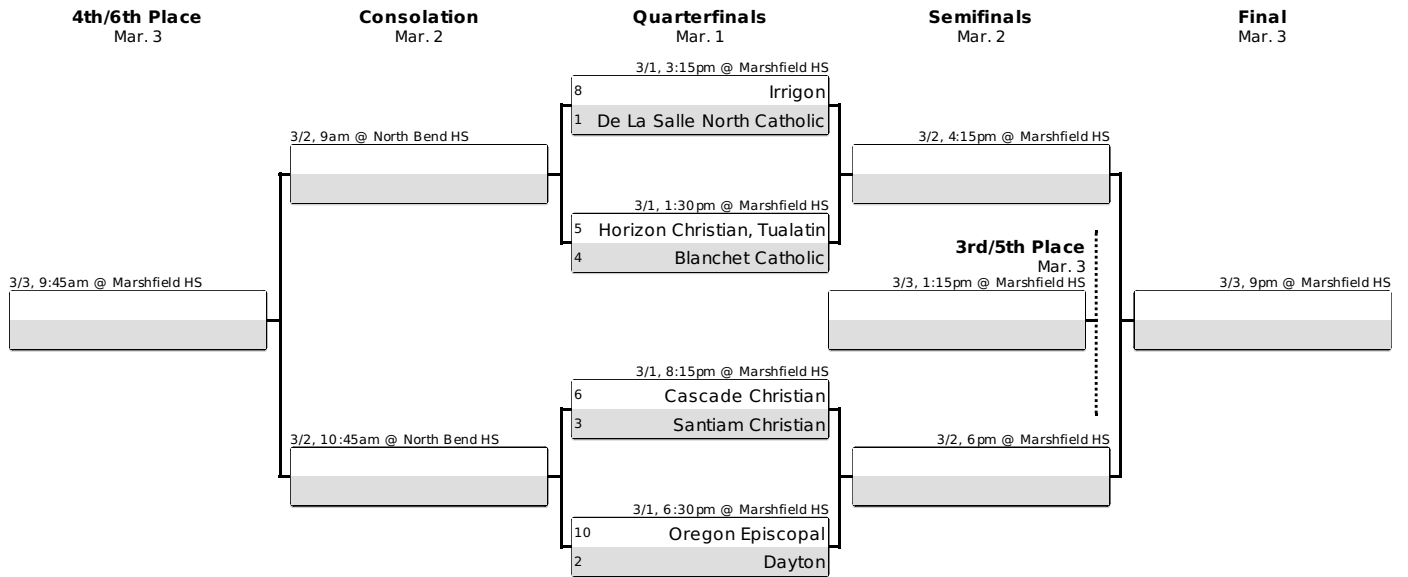

2018 OSAA / U.S. Bank / Les Schwab Tires 3A Boys Basketball State Championship

March 1-3, Marshfield HS / North Bend HS

Round 1
Feb. 24

2/24, 6pm @ Salvation Army/Moore S...	
16 Colton	29
1 De La Salle North C.	73

2/24, 4pm	
9 Catlin Gabel	47
8 Irrigon	50

2/24, 4pm	
12 Umatilla	56
5 Horizon Christian, ..	59
o.t.	

2/24, 4:45pm	
13 Amity	46
4 Blanchet Catholic	53

Round 1
Feb. 24

2/24, 7pm	
61 Salem Acad.	14
72 Santiam Christian	3

2/24, 6pm	
49 Coquille	11
58 Cascade Christian	6

2/24, 6pm	
63 Oregon Episcopal	10
46 Creswell	7

2/24, 6pm	
29 St. Mary's, Medford	15
75 Dayton	2

The better ranked team shall be the designated home team (bottom team in the matchup).